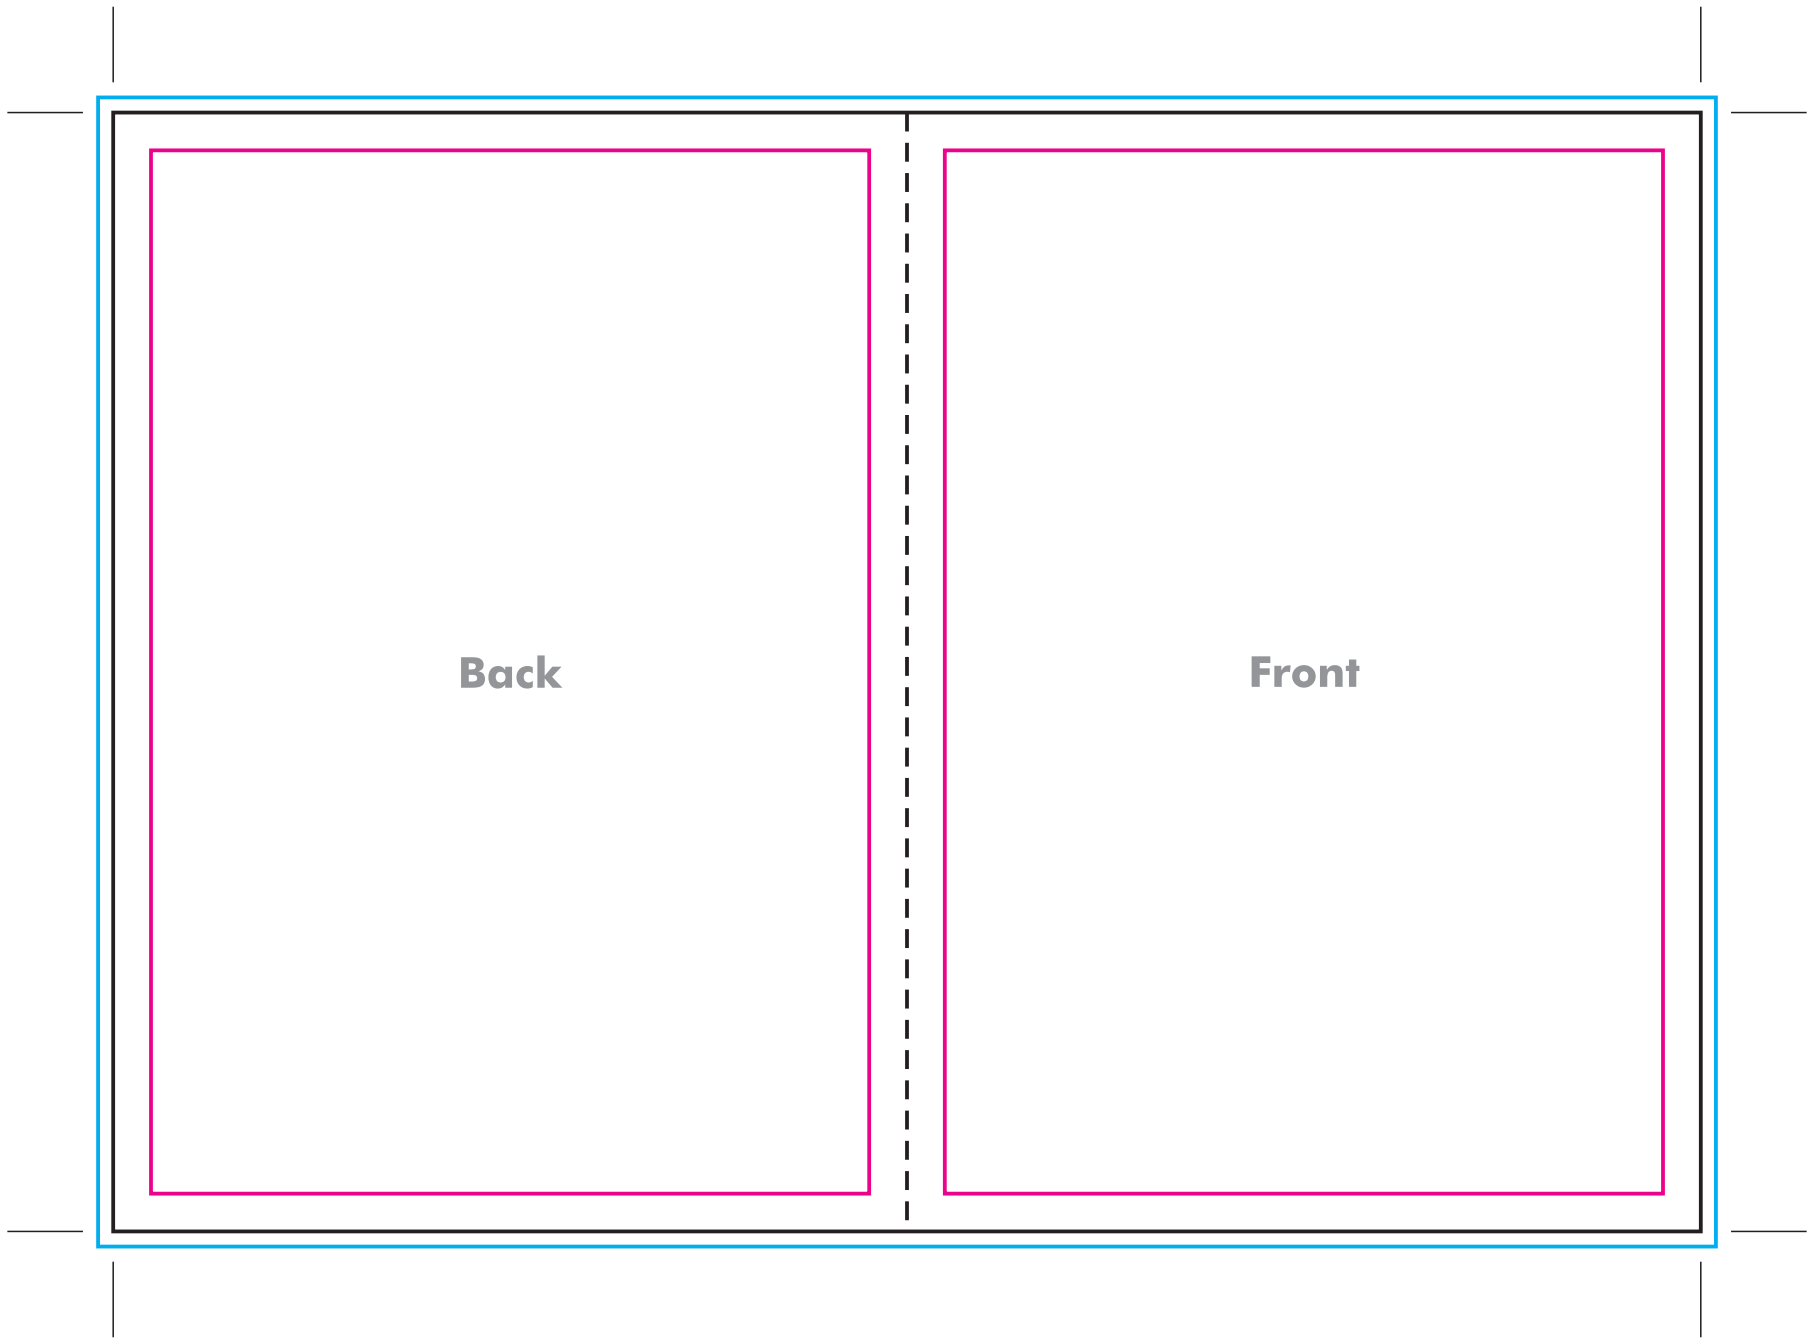

# Side 1

## A5 Size Half Fold (Landscape)

— Finished size 210 x 148 mm

— Bleed area 214 x 152 mm (images running off edge must fit to this line)

— Text border 200 x 138 mm (text & images not running to bleed must be within this area)

# Side 2

Inner Left

Inner Right

## A5 Half Fold Leaflet (Landscape)

— Finished size 210 x 148 mm

— Bleed area 214 x 152 mm (images running off edge must fit to this line)

— Text border 200 x 138 mm (text & images not running to bleed must be within this area)